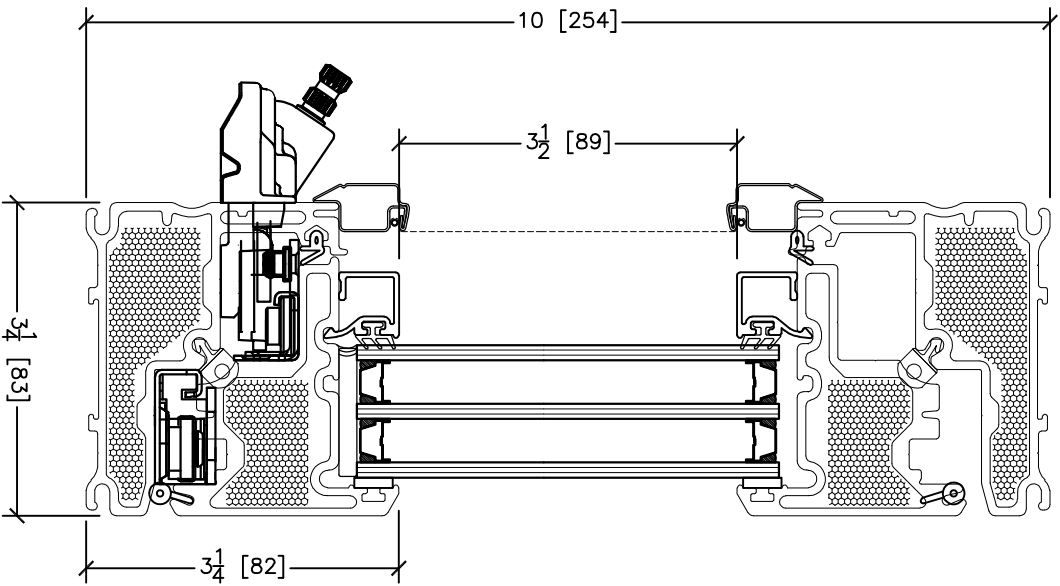

① 328 FIXED
MAXIMIZES GLASS AREA

② 328 OPERATOR

③ 328 HI PROFILE
MATCHES SIGHT LINES WITH 328 OPERATOR