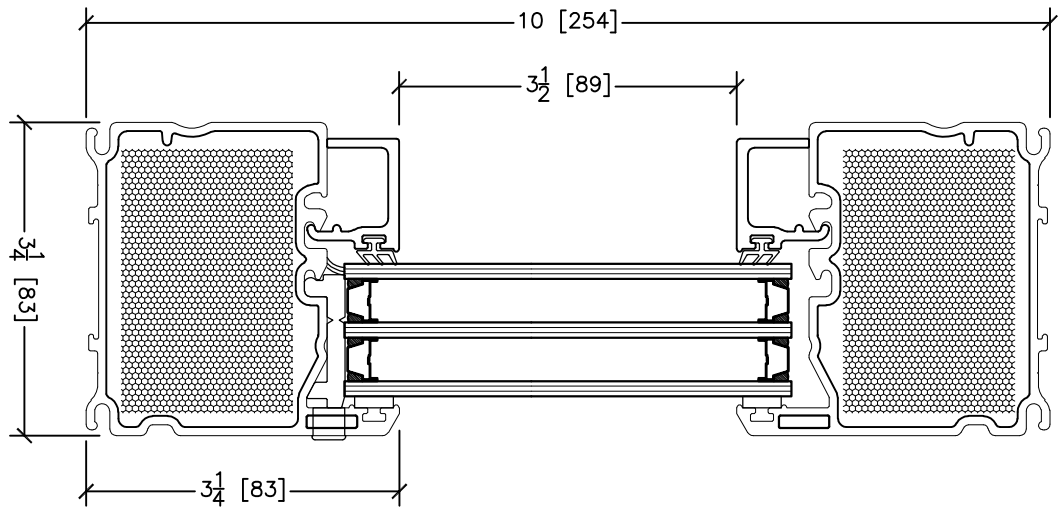

① 328 FIXED
MAXIMIZES GLASS AREA

② 328 OPERATOR

③ 328 HI PROFILE
MATCHES SIGHT LINES WITH 328 OPERATOR